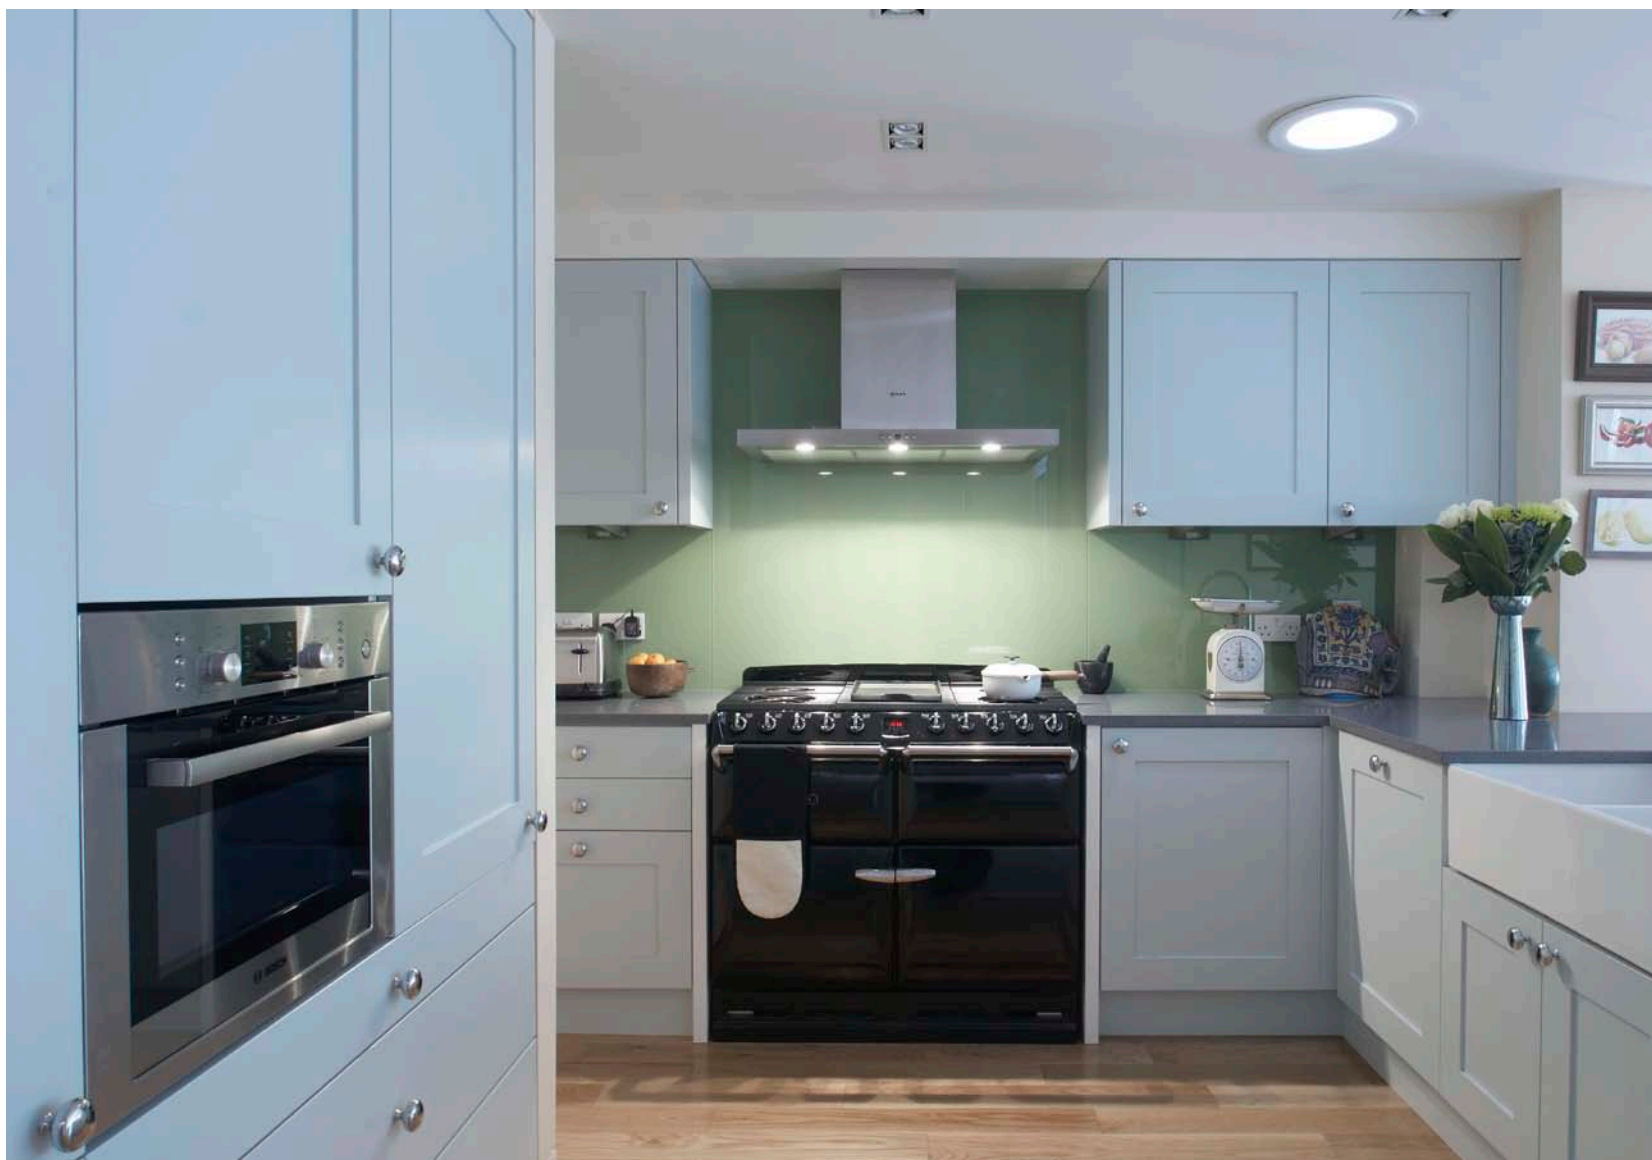

Haldane Road

Light blue hand-painted units with framed doors, Zodiac Storm Grey 30mm composite worktops, Bosch and Rangemaster appliances.