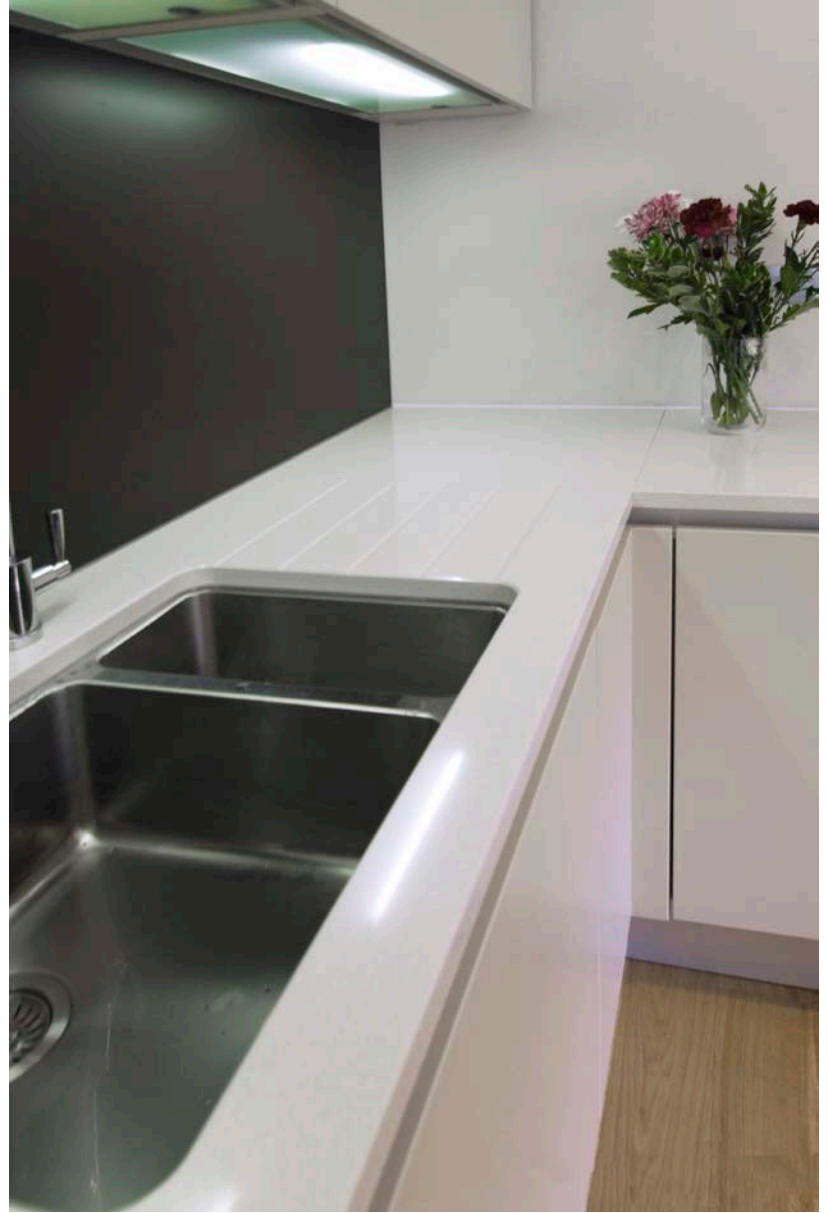

### **Cross Street 2**

Cord satin laminate units with gripgrooves and aluminium recessed handles, Silestone Blanco Maple 30mm composite worktops, Whirlpool appliances, a dark brown laminate splashback and island divider.