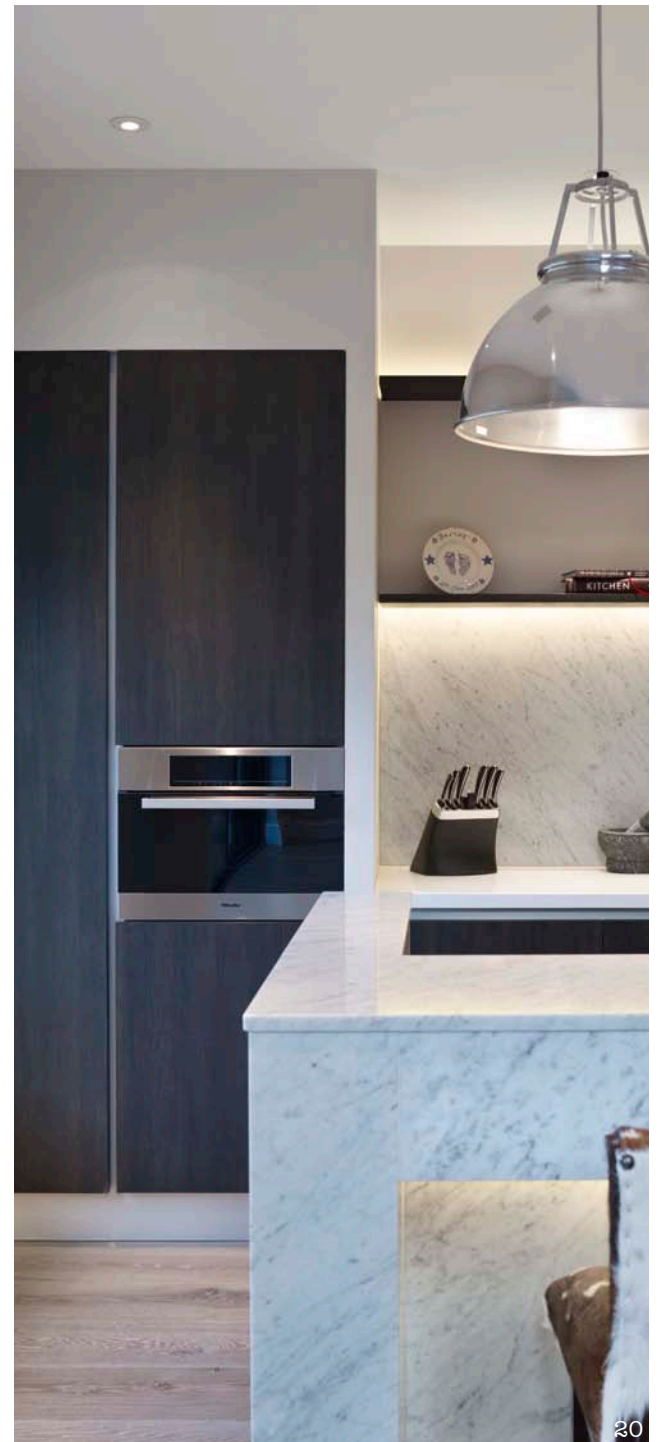

Mid grey satin lacquer units with gripgroove handles, Diresco Supreme White 60mm thick composite worksurfaces and Whirlpool appliances.

**Thurleigh Road**

Dark Oak laminate units with gripgroove handles, Carrara marble cladding to the island and splashback, Caesarstone Blizzard composite worktops, Gaggenau and Miele appliances, with an Everhot induction range.