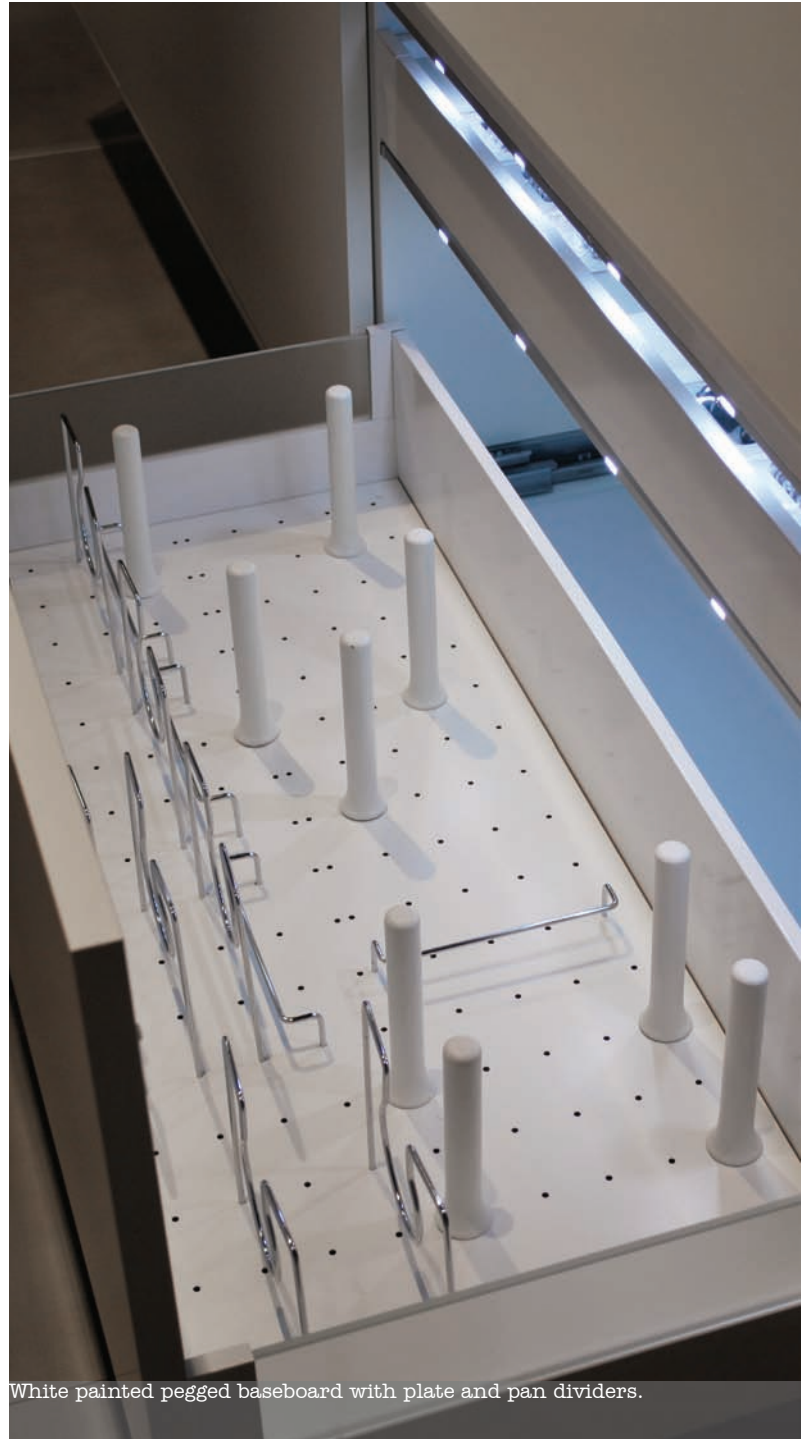

## Details & Finishes

Dark Oak 'Fineline' drawer inserts.

Beech cutlery tray insert.

White plastic cutlery tray insert.

White painted pegged baseboard with plate and pan dividers.

Pull-out bin system.

Internal pull-out drawers.