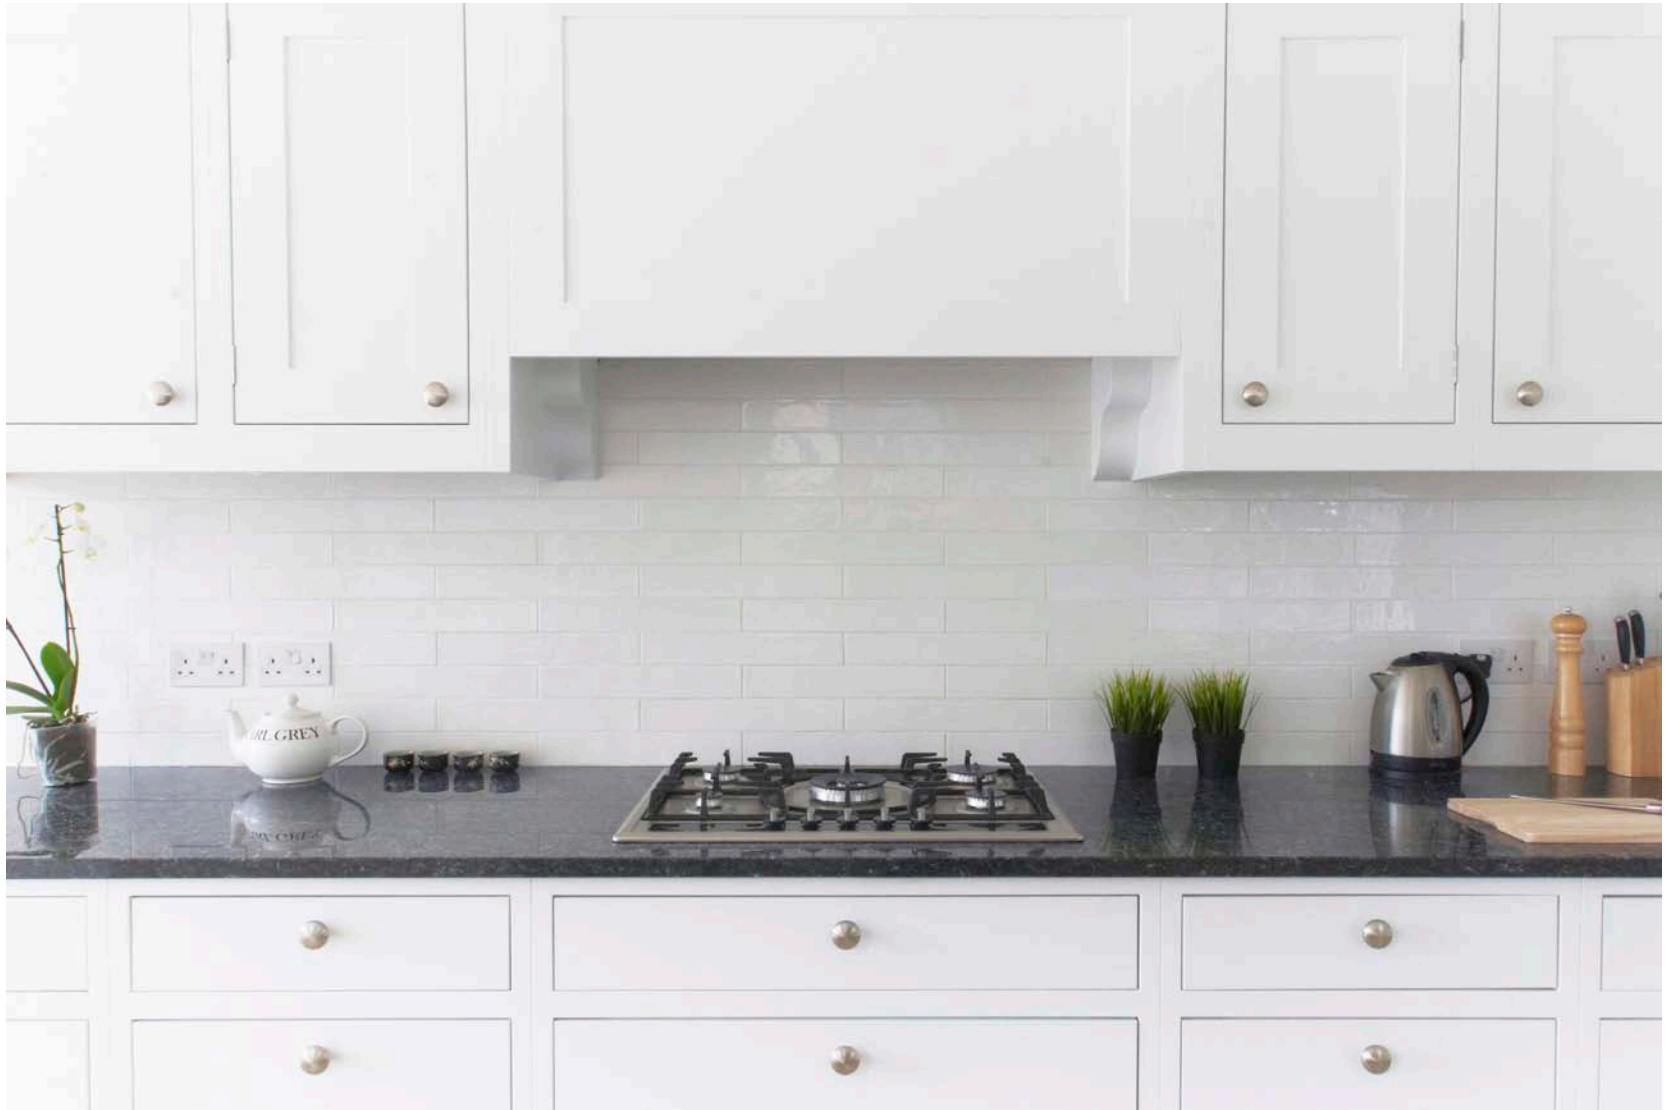

Palewell Park

White hand-painted in-frame units with knob handles, Blue Pearl granite 30mm worktops and Neff appliance.